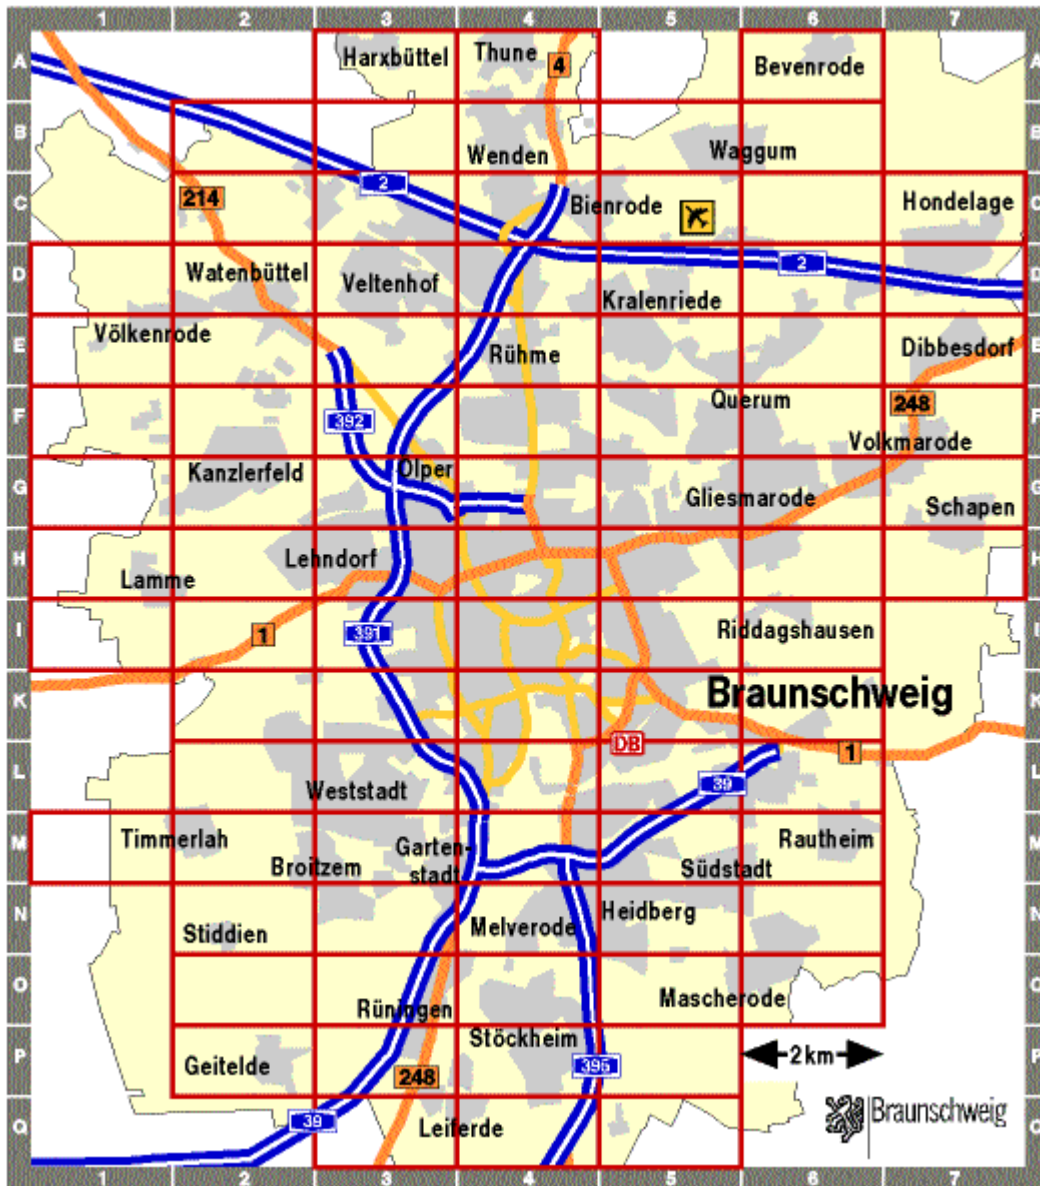

**By car.**

From an East-West axis Braunschweig can be reached via the Autobahn A2. Take the exit "Kreuz Braunschweig-Nord" and enter the Autobahn A391 direction Braunschweig.

Coming from other directions (Autobahn 39 or 395), proceed to Autobahn 391.

At the "Kreuz Oelper", follow the signs to the exit "Hamburger Strasse" and enter Autobahn 392 direction "Zentrum/Hamburger Strasse". It ends directly at the "Hamburger Strasse". Use the right lane and turn right at the traffic lights. Follow this street to the next large crossroad with traffic lights (this is the entrance to the City Ring). Turn left here and enter the "Rebenring". Follow this street, using the most left lane until the second set of traffic lights, turn left here again and enter the "Mittelweg". Immediately after crossing a railroad track turn left and enter the "Panther Business Center" complex.

**By air.**

From the airport Hanover you may use a taxi or alternatively the D+N airport shuttle (phone: +49-511-72546-11, fax: +49-511-72546-41). The trip will take about 45min.

**Accommodation.**

In the first floor of the building, the Advance Hotel is located, where you will find adequate accommodation.

We are looking forward to your visit. Have a nice trip.

**Maps.**

In the map below a schematic view on the city of Braunschweig is given. The facilities of s.m.s smart microwave sensors GmbH are located in the segment G4/H4.